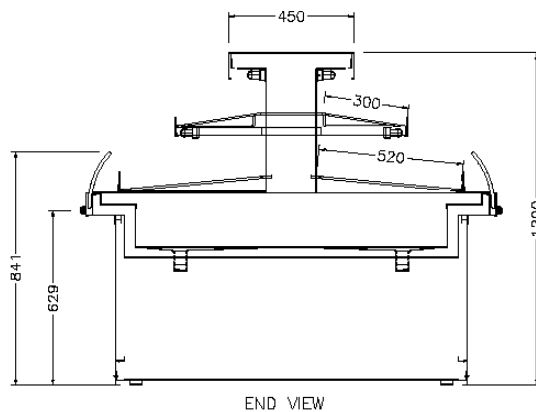

RIC-Mini Self-Service Island Display

A complete shop around cabinet suitable for merchandising a variety of products, particularly gourmet foods.

RIC-Mini Self-Service Island Display

Introduction

The CIDM is a 2-tier, island merchandiser. It can be used for merchandising a variety of products, including cheese and gourmet foods. It has low, curved plexiglass, with round corners. This allows for excellent visual presentation and easy customer access to all product. The case width is standard, but case length is variable.

Standard Features and Options

	Standard	Optional
External Painted Panels	✓	
Internal Painted Panels		✓
Stainless Steel Internal Panels	✓	
Curved Plexiglass 150mm		✓
Angled Shelf Racks	✓	
Perspex Shelf Fences	✓	
Shelf Lighting	✓	
Canopy Lighting	✓	
Angled Deck Rack	✓	
Black Vinyl Cart Bumper	✓	
Stainless Steel Pressure Foamed Tub	✓	
Forced Draft Coils	✓	
Solar Thermometer		✓
Electric Box lower Access	✓	
Choice Of Colours		✓
Remote Unit	✓	
Integral Unit		✓
Suction Stop installed		✓

Dimensions

Also Available

CID 3648mm x 2190mm

Dimensions and Features are subject to change. Please obtain current information prior to order confirmation.

Note: We reserve the right to change or revise specifications and product design in connection with any feature of our products. Such changes do not entitle the buyer to corresponding changes, improvements, additions or replacements for equipment previously sold or shipped.