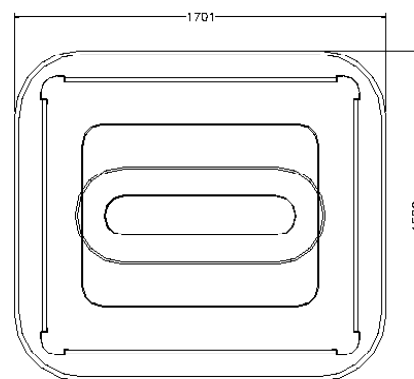

RIC-Mini Self-Service Island Display

A complete shop around cabinet suitable for merchandising a variety of products, particularly gourmet foods.

RIC-Mini Self-Service Island Display

Introduction

The CIDM is a 2-tier, island merchandiser. It can be used for merchandising a variety of products, including cheese and gourmet foods. It has low, curved plexiglass, with round corners. This allows for excellent visual presentation and easy customer access to all product. The case width is standard, but case length is variable.

Standard Features and Options

	Standard	Optional
External Painted Panels	✓	
Internal Painted Panels		✓
Stainless Steel Internal Panels	✓	
Curved Plexiglass 150mm		✓
Angled Shelf Racks	✓	
Perspex Shelf Fences	✓	
Shelf Lighting	✓	
Canopy Lighting	✓	
Angled Deck Rack	✓	
Black Vinyl Cart Bumper	✓	
Stainless Steel Pressure Foamed Tub	✓	
Forced Draft Coils	✓	
Solar Thermometer		✓
Electric Box lower Access	✓	
Choice Of Colours		✓
Remote Unit	✓	
Integral Unit		✓
Suction Stop installed		✓

Dimensions

Also Available

CID 3648mm x 2190mm

Dimensions and Features are subject to change. Please obtain current information prior to order confirmation.

Note: We reserve the right to change or revise specifications and product design in connection with any feature of our products. Such changes do not entitle the buyer to corresponding changes, improvements, additions or replacements for equipment previously sold or shipped.