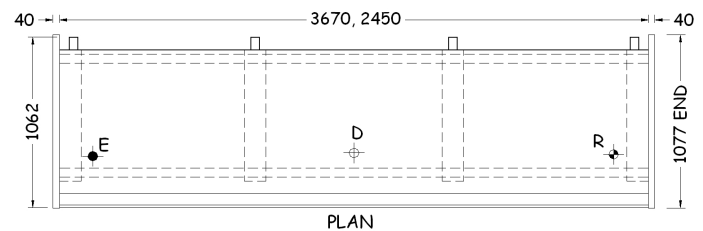

SMS Produce - Self-Service Refrigerated Multi-Deck Cabinet

Introduction

The SMS is a medium temperature cabinet which can be used for any open or packaged produce department product. Different shelving arrangements are possible. This cabinet is available in 2450 and 3670mm lengths. The case can be re-detailed to match any produce cabinet being used.

Standard Features and Options

	Standard	Optional
External Painted Panels	✓	
External Stainless Steel		✓
Internal Painted Panels	✓	
Internal Stainless Steel		✓
Stainless Steel Pressure Foamed Tub	✓	
Forced Draft Coils	✓	
Solar Thermometer	✓	
Solid Mirrored Ends	✓	
Canopy Lighting	✓	
Shelf Lighting		✓
Choice of Colours		✓

Dimensions

Also Available

PMB Produce Cabinet

Dimensions and Features are subject to change. Please obtain current information prior to order confirmation.

Note: We reserve the right to change or revise specifications and product design in connection with any feature of our products. Such changes do not entitle the buyer to corresponding changes, improvements, additions or replacements for equipment previously sold or shipped.