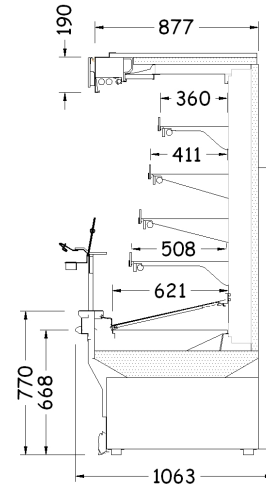

Introduction

The SMS is a medium temperature cabinet which can be used for any open or packaged produce department product. Different shelving arrangements are possible. This cabinet is available in 2450 and 3670mm lengths. The case can be re-detailed to match any produce cabinet being used.

Dimensions

Also Available

PMB Produce Cabinet

Dimensions and Features are subject to change. Please obtain current information prior to order confirmation.

Note: We reserve the right to change or revise specifications and product design in connection with any feature of our products. Such changes do not entitle the buyer to corresponding changes, improvements, additions or replacements for equipment previously sold or shipped.