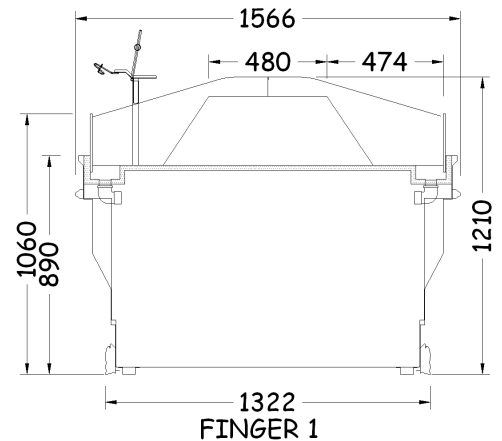

Dry Produce Display Finger

Introduction

The produce finger is a dry extension to a standard refrigerated produce cabinet. It can be manufactured as a single long unit, or in shorter modules. The modules allow for easy changing of display space. Modules are typically 1 metre long, but can be made to any length.

Standard Features and Options

	Standard	Optional
External Painted Panels	✓	
Black ½ Round Bumper	✓	
Flat Stainless Steel Deck	✓	
Half Round Deck End	✓	
Square Deck End		✓
Display Stops		✓
Black Deck Matting		✓
Choice of Colours		✓
Bag Roll Holder		✓
Scale Platform		✓
Perspex Product Dividers		✓
Perspex Front Product Stops		

Dimensions

Dimensions and Features are subject to change. Please obtain current information prior to order confirmation.

Note: We reserve the right to change or revise specifications and product design in connection with any feature of our products. Such changes do not entitle the buyer to corresponding changes, improvements, additions or replacements for equipment previously sold or shipped.