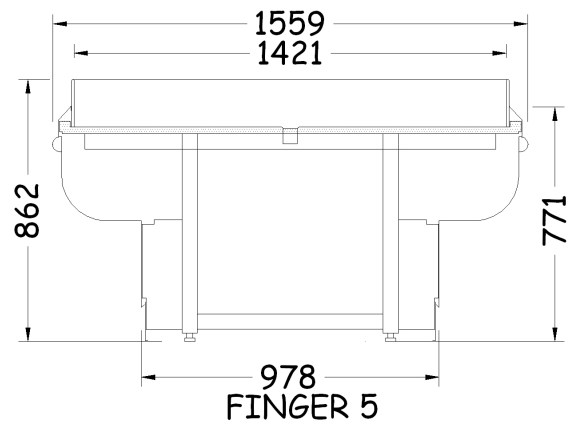

Dry Produce Display Finger

Introduction

The produce finger is a dry extension to a standard refrigerated produce cabinet. It can be manufactured as a single long unit, or in shorter modules. The modules allow for easy changing of display space. Modules are typically 1 metre long, but can be made to any length.

Standard Features and Options

	Standard	Optional
External Painted Panels	✓	
Black ½ Round Bumper	✓	
Flat Stainless Steel Deck	✓	
Half Round Deck End	✓	
Square Deck End		✓
Display Stops		✓
Black Deck Matting		✓
Choice of Colours		✓
Bag Roll Holder		✓
Scale Platform		✓
Perspex Product Dividers		✓
Perspex Front Product Stops		

Dimensions

Dimensions and Features are subject to change. Please obtain current information prior to order confirmation.

Note: We reserve the right to change or revise specifications and product design in connection with any feature of our products. Such changes do not entitle the buyer to corresponding changes, improvements, additions or replacements for equipment previously sold or shipped.