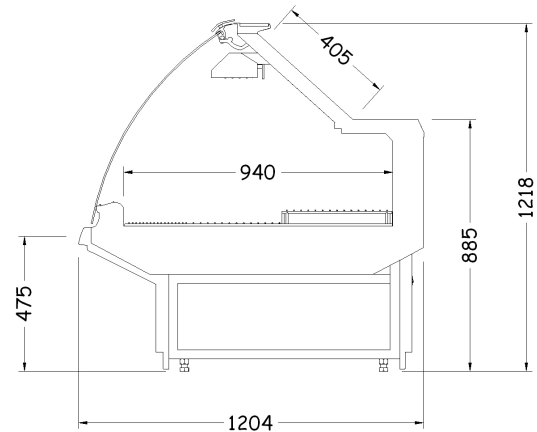

VLL926 - Serviced Hot Display

Introduction

The VLL926E is a European styled hot display case. The cabinet hardware is light, offering maximum display of the merchandise. The cabinet is suitable for merchandising a variety of single layer, packaged, hot food. This case is also available in a self-serve option. Case lengths are variable, and base frame heights can be altered on request.

Standard Features and Options

	Standard	Optional
External painted panels	✓	
SS internal panels	✓	
Curved lift-up glass	✓	
Canopy lighting - halogens	✓	
Angled deck rack		✓
Stepped rack	✓	
Bumper (RAL9006)	✓	
SS pressure foamed tub	✓	
Electric box lower access	✓	
GPO	✓	
Pedestal Base		✓

Dimensions

Also Available

- VLL726E-AE, AI Internal 45deg with double curved, lift-up glass
- VLL726E-F Serviced fish case
- VLL926(S) Service and self-serve hot chicken cases
- Shellfish cases are available in Spray and Tidal options

Dimensions and Features are subject to change. Please obtain current information prior to order confirmation.

Note: We reserve the right to change or revise specifications and product design in connection with any feature of our products. Such changes do not entitle the buyer to corresponding changes, improvements, additions or replacements for equipment previously sold or shipped.