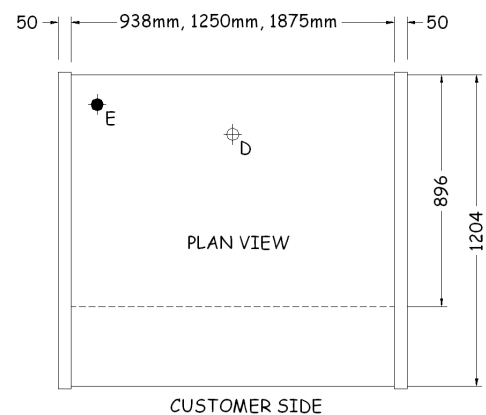

Introduction

The VLL926E is a European styled hot display case. The cabinet hardware is light, offering maximum display of the merchandise. The cabinet is suitable for merchandising a variety of single layer, packaged, hot food. This case is also available in a self-serve option. Case lengths are variable, and base frame heights can be altered on request.

Dimensions

Also Available

- VLL726E-AE, AI Internal 45deg with double curved, lift-up glass
- VLL726E-F Serviced fish case
- VLL926(S) Service and self-serve hot chicken cases
- Shellfish cases are available in Spray and Tidal options