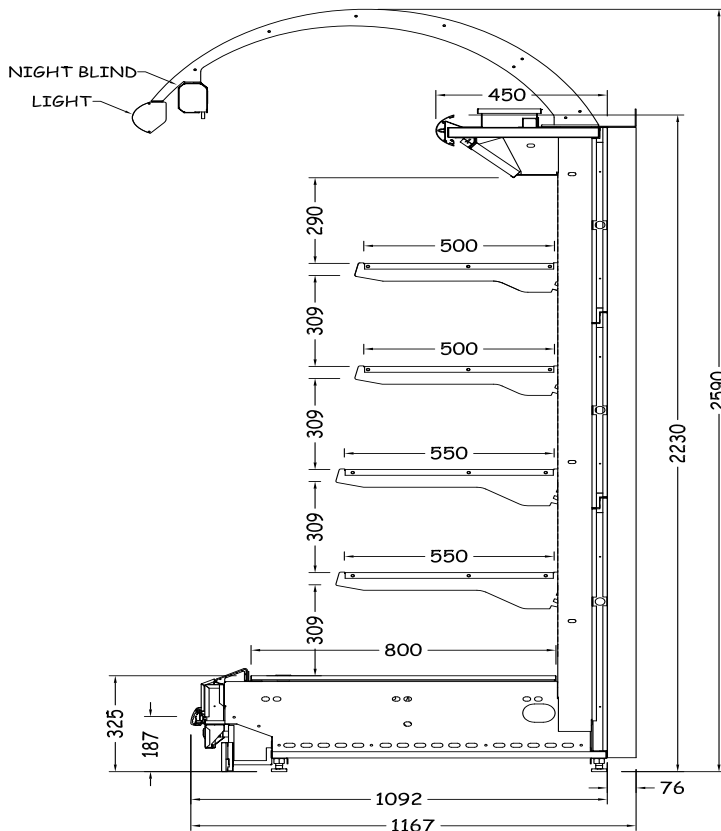

Specialty

MCBS Liquor/Drinks

Medium Temp Liquor/Drinks Cabinet with Curve Over LED Lighting
for Maximum Visual Merchandising

Medium Temp Liquor Cabinet With Curve Over LED Lighting

MCBS Liquor

Available Lengths (excluding Ends)

1875mm 2500mm 3750mm

Features

The MCBS Liquor is a medium temperature cabinet which allows maximum visual merchandising for "Wall of Liquor" effect.

The curve over LED Lighting - complete with night blind, gives an excellent open market feel.