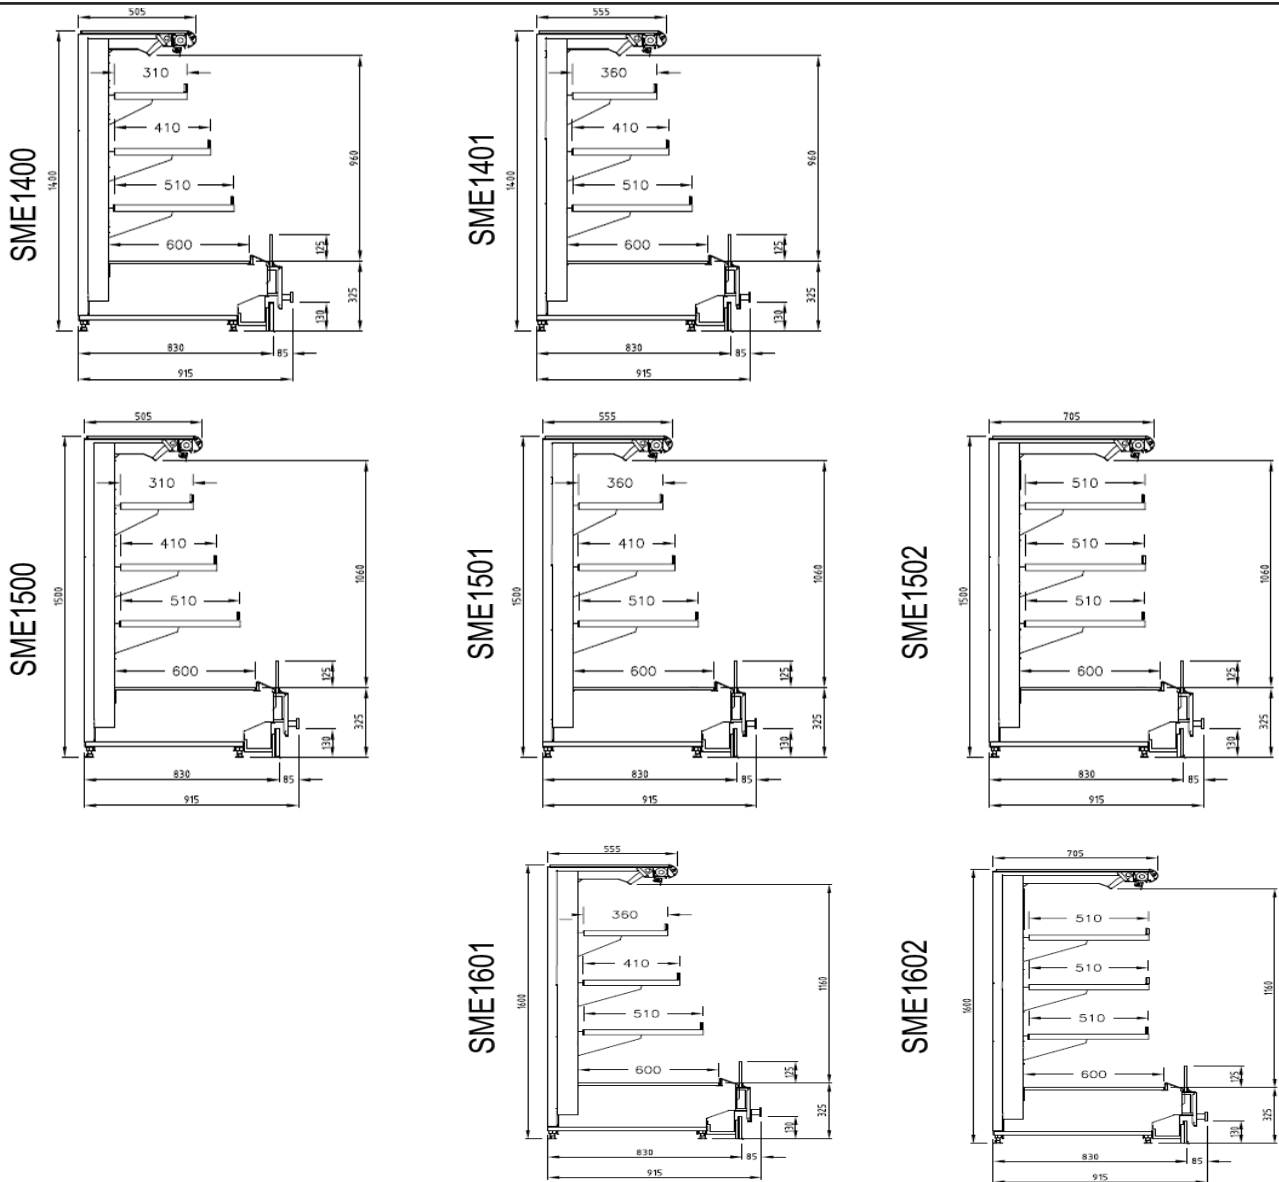

SME

Low Height Semi-Vertical Cabinet for a variety of product

Low Height Semi-Vertical Cabinet

Category	Nomenclature	Specification
Depth	D	835mm (SMD foam base)
	E	895mm (MJ1 foam base)
Height	14	1400mm
	15	1500mm
	16	1600mm
Canopy	00	505mm (300, 400, 450 + base)
	01	555mm (360, 450, 500 + base)
	02	705mm (500, 500, 500 + base)
Length	2 / 3 / 4 / 6	1250mm / 1875mm / 2500mm / 3750mm
	Crown End	1750mm
Shelving Maximum	SMEXX00	300, 400, 500 + base
	SMEXX01	360, 450, 500 + base

Note - The narrower the canopy the more curved the glass will be versus the extended canopy (705mm) will be more vertical.

HUSSMANN®

McAlpine Hussmann

2-6 Niall Burgess, Mt Wellington

Auckland 1060

Ph: 0800 473374